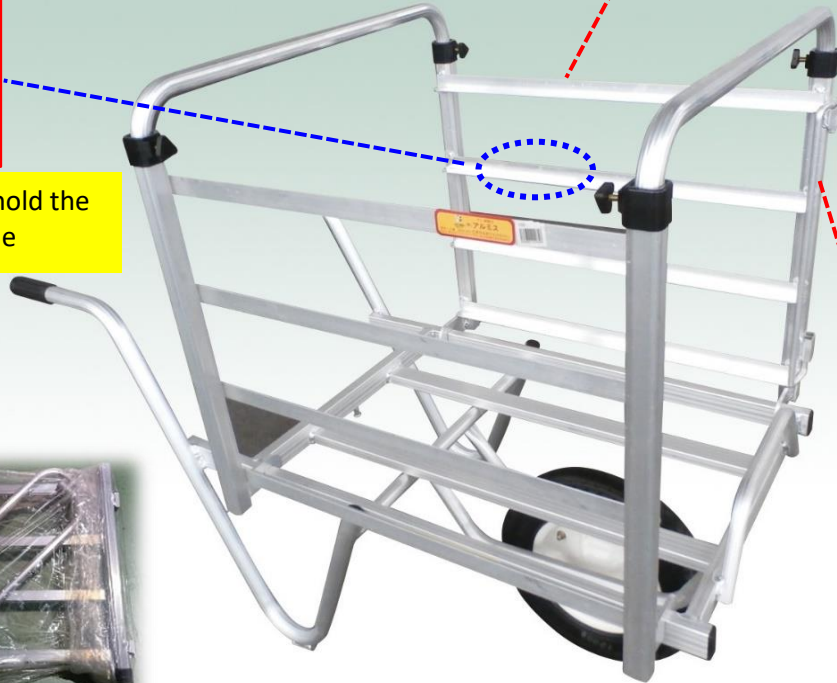

NEW MODEL RELEASE

ALUMIS JAPAN QUALITY

RAKU RAKU F-2 Seedling Shelf Carrier (for ALCON)

You just set RAKU RAKU to the ALCON (wheelbarrow) on 4 corners.

8 seedling trays can be accommodated in 4 layers.

L bar can be hold the trays both side

Packing image

RAKU RAKU F-2

Note: ALCON(Wheelbarrow) is not included

Stopper for preventing to move seedling trays.

	RAKU RAKU SEEDLING SHELF CARRIER	Remarks
Model No.	F-2	
Length (mm)	685	
Width (mm)	680	
Height (mm)	630	
Shelf pitch (mm)	148	
Weight (kgs)	3.5	
Layers	4	
No.of Tray per layer	2	
Maximum load trays SIZE: 300X600X20	8	Packing Size 715 * 630 * 120(mm)